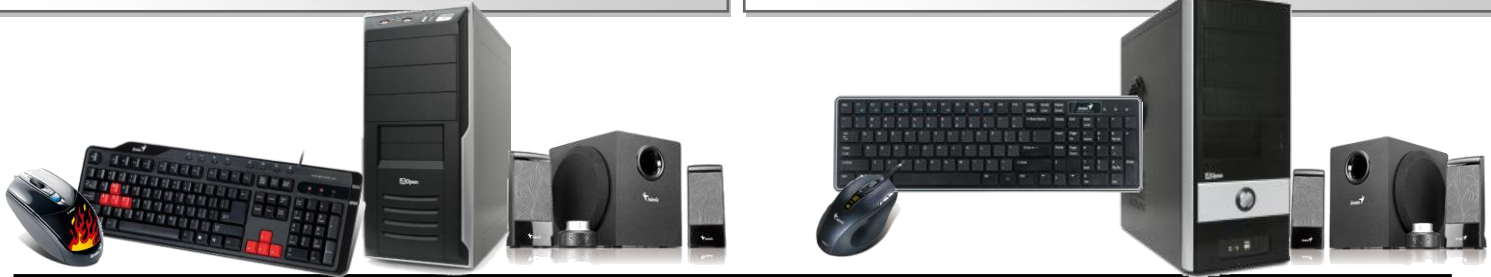

Intel Core i5 750 (2.66GHz/1156MHz) 8MB L3 Cache 1156 Socket **€713**
Intel Core i7 860 (2.80GHz/1156MHz) 8MB L3 Cache 1156 Socket **€798**

Omicron Extreme 2

Case: AOPEN ATX (QF50Z), with 750W PSU
Motherboard: INTEL MB DX58SO
Memory: Kingston 2GB DDR3 1333MHz
Hard Disk: Samsung 1.5TB SATA II
Optical Drive: Samsung DVD +/- R/RW 22xDual Layer SATA
VGA: Gainward GT240, 1024MB DDR5 with HDMI & DVI
Sound: Intel® High Definition Audio 8.1
Reader: Card Reader 7-in-1
Ethernet: Gigabit LAN
Keyboard: Genius LuxeMate i220, 10 function keys for media and Internet control, USB
Mouse: Genius Ergo 555 Laser, 3200dpi, OELD display, 11 buttons, Gaming, USB
Speakers: SP-J2.1 1200 30W RMS with Volume, Bass, Headphone & Line in Jacks. Wired Remote Control
Software: Panda Internet Security 2010 OEM – 1 License for 1 Year

Intel Core i7 920 (2.66GHz/1366MHz) 8MB L3 Cache 1366 Socket **€990**

SAMSUNG 20" P2070
Ultra Slim, DVI
50000:1, 2ms
*€150

SAMSUNG 22" 2233BW
Glossy Black, DVI
5ms, 20000:1
*€167

SAMSUNG 23" P2370
Ultra Slim, DVI
50000:1, 2ms
*€198

AOC 23.6" 2434Pw
Multimedia, DVI
60000:1, 2ms
*€210

SAMSUNG 24" P2450H
HDMI, DVI
70000:1, 2ms
*€215

AOC TV 26" L26WA91
Multimedia, HDMI X2
3000:1, 5ms
*€323

Call now on:
Fax your order on:

Prices, promotions, specifications, availability and terms of offers may change without notice. Despite our best efforts, a small number of items may contain pricing, typography, or photography errors. Correct prices and promotions are validated at the time your order is placed. Delivery, installation charges are not included. VAT is not included